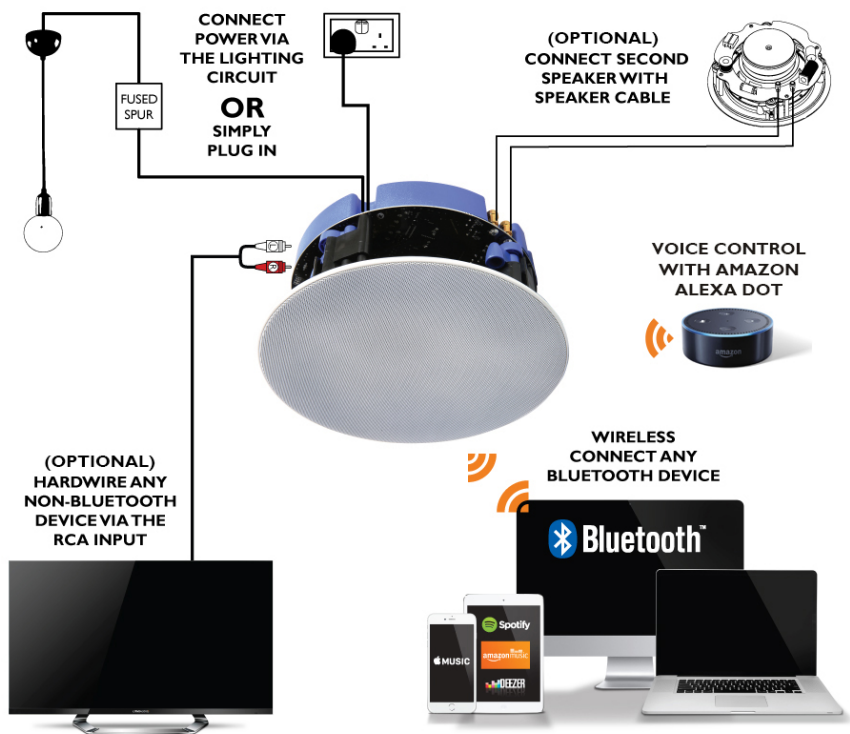

Seamlessly integrate audio in to any room with our innovative Lithe Audio Wireless Bluetooth Ceiling Speaker. Designed to enable high quality audio streaming from any Bluetooth-enabled device, this ceiling speaker combines amplifier, receivers and audio in a single, compact and easy to install unit.

FEATURES INCLUDE:

- All-in-one solution - Amplifier & Bluetooth all built in, just add power
- Any electrician can install in 30 minutes
- Power via the lighting circuit or simply plug in
- No speaker cables in the walls
- Bathroom IP44 model available
- Stereo or Mono selector
- High quality audio with pin sharp clarity
- Amazon Echo compatible for voice control

CEDIA™
MEMBER

STANDARD & IP44 RATED BATHROOM MODELS AVAILABLE

PRODUCT SPECIFICATION:

- Works with any Bluetooth device
- Wireless Range: Up to 10 meters
- 50W RMS Power
- Woofer: 6.5" Kevlar Woven Cone
- Tweeter: 1.2" Titanium Cone
- 210mm cut-out diameter
- Fits in 95mm ceiling depth
- THD+N<0.009%, 65Hz-20kHz
- Impedance: 8 Ohms
- Sensitivity (1W/1m): 90dB
- Audio Sample Rate: 8Khz
- Volume capping switch to reduce volume by 50%
- Mono/Stereo Switch
- Auto detects RCA connection for TV or external Amplifier
- Frameless metal grille, magnetically attaches to the speaker
- Power Supply: DC24V / 2.5A

FLIP DOWN MOTORISED CEILING TV MOUNT

- The flip down mount will mount to the ceiling and flip down 75°, saving space and giving enhanced viewing flexibility
- Holds up to 55inch TV's, with wide range of VESA standards catered for
- Ability to use this with any TV remote
- Perfect for sloped ceilings and bedrooms.