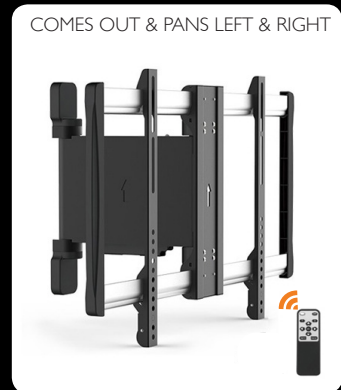

Seamlessly integrate audio in to any room with our innovative Lithe Audio Wireless Bluetooth Ceiling Speaker. Designed to enable high quality audio streaming from any Bluetooth-enabled device, this ceiling speaker combines amplifier, receivers and audio in a single, compact and easy to install unit.

LEARN MORE AT WWW.LITHEAUDIO.COM

LITHEAUDIO[®]

MOTORISED TV MOUNTS

WATCH
VIDEOS
ONLINE

90 DEGREE SWING OUT MOTORISED TV MOUNT

- Space saving TV mount, lies flush to the wall when not in use and will swing out up to 90°, with the ability to halt at any point between, plus you can save 2 pre-set positions
- Holds up to 60inch flat and curved TV's
- Perfect for kitchens, diners, lounges & bedrooms.

OUT AND PAN MOTORISED TV MOUNT

- With flexible viewing angles, this TV mount extends 30cm from the wall and can swivel/pan right or left 30° with the touch of a remote
- Holds up to 60inch flat and curved TV's
- Perfect for lounges, bedrooms where you may have more than one viewing position to set up, or have the TV positioned above or by a fireplace.

FLIP DOWN MOTORISED CEILING TV MOUNT

- The flip down mount will mount to the ceiling and flip down 75°, saving space and giving enhanced viewing flexibility
- Holds up to 55inch TV's, with wide range of VESA standards catered for
- Ability to use this with any TV remote
- Perfect for sloped ceilings and bedrooms.